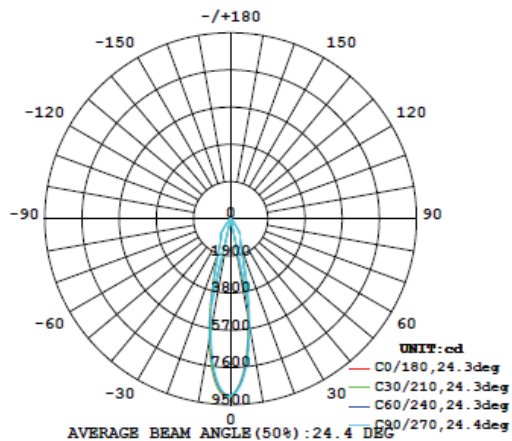

CANDLEPOWER

LUMINOUS INTENSITY DISTRIBUTION DIAGRAM