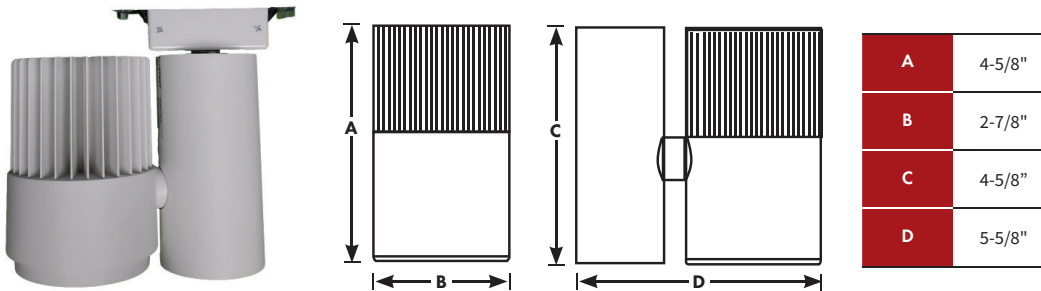

## THE "LUCY"

## FEATURES

- Beautifully constructed with high quality architectural grade die-cast aluminum
- Precision optics are uniquely constructed to intentionally regress the position of the LED array for glare control.
- Multiple accessories are also available for further glare control.

busSTRUT	VOLTAGE	TECH	KELVIN TEMP (CCT)	Color Rendering Index (CRI)	DELIVERED LUMENS	WATTS	LM/W	BEAM ANGLE	FINISH (F)	OPTION CODES (OC)	CATALOG NUMBER
20A	120/277V	LED	3000K	90+	2,900	36	80	24	GR=GREY BL=BLACK WH=WHITE	SN=Snoot HL=Honeycomb Louver	BR-LUCY-U-309-36-U-(F)-(OC)