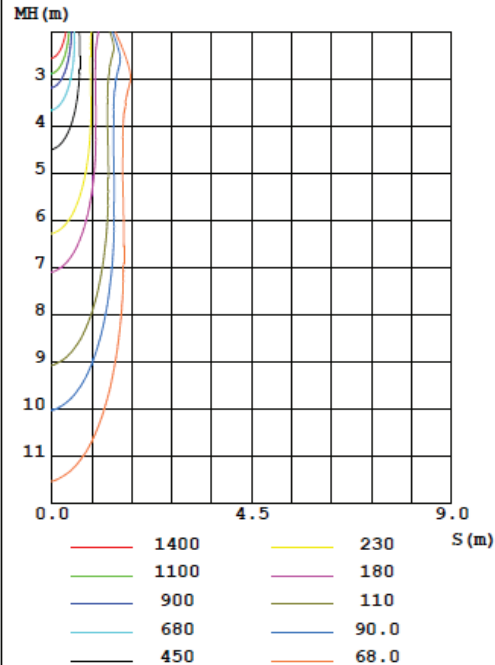

C0 PLANE ISOLUX DIAGRAM (UNIT:lx)