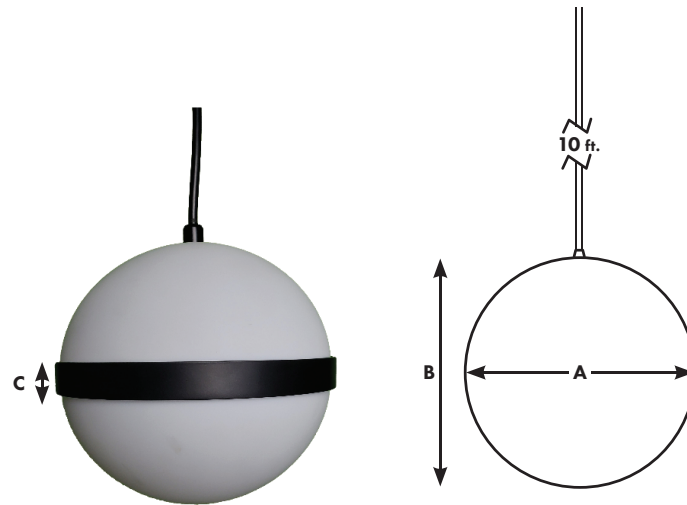

FEATURES

- Steel band around center of globe
- 10' field-cutttable black cord
- 120V (no transformer required)

SPECIFICATIONS:

| | |
|--------------------------|---------|
| HARDWARE MATERIAL | Steel |
| SHADE MATERIAL | Acrylic |

| | |
|----------|----|
| A | 7" |
| B | 7" |
| C | 1" |

LAMP SPECIFICATIONS:

| busSTRUT | VOLTAGE | TYPE | DELIVERED LUMENS | WATTS | CCT | CRI | AVG. BULB HOURS | LAMP INCLUDED | CATALOG NUMBER |
|----------|---------|------|------------------|-------|-------|-----|-----------------|---------------|---------------------------|
| BR | 120 V | LED | 500 | 6 | 3000K | 90 | 25,000 | Yes | BR-GLOBE8-3000K-BL |

LAMPING

- Includes E26 base for use with LED lamp that can be replaced by separating the upper acrylic shade from the lower acrylic shade