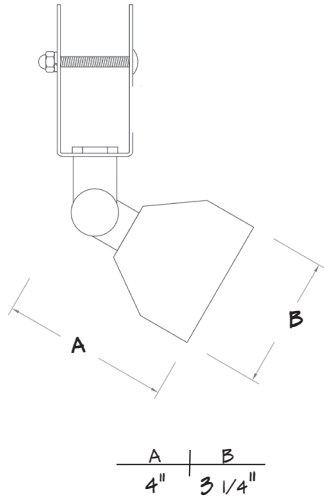

bvsSTRUT : GALVANIZED  
fixture : silver

**LW LED WALLWASH**  
'UNIBODY' with Louver Blades  
LI Lumen Package

LED WALLWASH

TYPE	Fixture				LED Board				Ballasts		Louver Color	Mnt Kit Color	Option Codes	Finishes	Catalog Number
	busSTRUT	Type	Length	Delivered Lumens	Type	No.	Lumens	Watts	No.	Voltage	(LC)	(MK)	(OC)	(F)	
<b>LED LWseries</b> <b>LOUVER WALLWASH</b> Adjustable	BR	LED	4'	2460	LED	1	2460	21	1	Universal 120/277	WT= White BL=Black GR=Grey	WT= White BL=Black GV=Galv	LI = 4000K/80CRI	WT = White BL = Black SV = Silver	<b>BR-LED-2K-U-GR-GV-LI-(F)</b>

Series Number	Lamps Qty	Lamps Type	Nominal Length
LW	1	LED	4'

48"