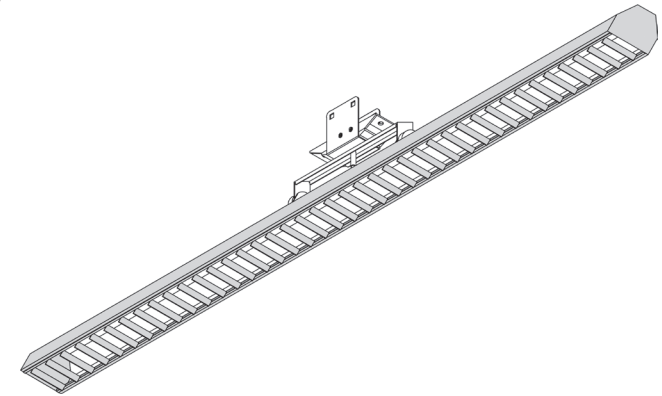

bvsSTRUT : GALVANIZED  
fixture : silver

**LW LED WALLWASH**  
'UNIBODY' with Louver Blades  
LI Lumen Package

LED WALLWASH

TYPE	Fixture				LED Board				Ballasts		Louver Color	Mnt Kit Color	Option Codes	Finishes	Catalog Number
	busSTRUT	Type	Length	Delivered Lumens	Type	No.	Lumens	Watts	No.	Voltage	(LC)	(MK)	(OC)	(F)	
<b>LED LWseries</b> <b>LOUVER WALLWASH</b> Adjustable	BR	LED	4'	2460	LED	1	2460	21	1	Universal 120/277	WT= White BL=Black GR=Grey	WT= White BL=Black GV=Galv	LI = 4000K/80CRI	WT = White BL = Black SV = Silver	<b>BR-LED-2K-U-GR-GV-LI-(F)</b>

Series Number	Lamps Qty	Lamps Type	Nominal Length
LW	1	LED	4'

48"

### Type:

- Extruded power coated aluminum LED fixture incorporating an LED. Integral electronic driver provides efficient and quiet power.

-5/8" louver provides optimum performance and cut off of increased aesthetics and light control.

### Features:

- Heavy duty extruded aluminum body with end caps
- Low profile, aesthetic design
- Integral 5/8" Louver
- High-strength stainless steel electric contacts