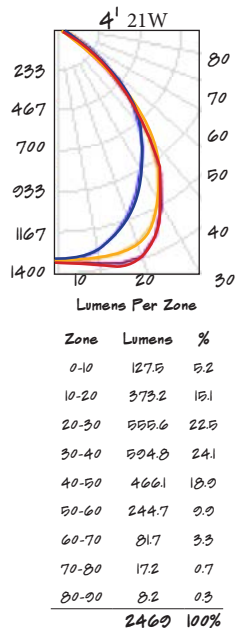

CANDLEPOWER:

Type:

- Extruded power coated aluminum LED fixture incorporating an LED. Integral electronic driver provides efficient and quiet power.

-5/8" louver provides optimum performance and cut off of increased aesthetics and light control.

Features:

- Heavy duty extruded aluminum body with end caps
- Low profile, aesthetic design
- Integral 5/8" Louver
- High-strength stainless steel electric contacts

Finish:

-Powder coated finish

Colors:

- -Three standard colors
  - WT - Sky white (DuPont® PFW665S9)
  - BL - Matte black (DuPont® UFB634S2)
  - SV - Camaro silver (DuPont® UFA402M9)

Reflector:

-0.020 aluminum polished to mirror quality clear specularity.

Driver:

- 120V/277V 50/60 Hz input
- -Class 2 power supply
- -Over voltage, over current and short protection:Auto recovery
- -MTBF > 100,000
- -This product complies with IEEE C62.41 for surge endurance up to 2.5KV. Additional surge protection recommended.