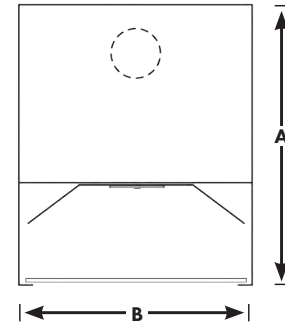

FEATURES

- High efficiency driver coupled with long-life LEDs, service life greater than 50,000 hours (L70)
- In-directly suspended from cable/powered from busSTRUT whip cord

A	4"
B	4"

BACK PLATE

⊕ 0.875" Dia. K.O. for busSTRUT™ 30" Whip

○ 1/4 Dia. Hole for mounting

busSTRUT	TYPE	SIZE/LENGTH	LUMENS	CCT/CRI	DELIVERED LUMENS	SYSTEM WATTS	LUMINAIRE EFFICACY	FINISH	CATALOG NUMBER
BR	STANDARD	4'	3,000	3,000/80+	2,000	20.4	98 LPW	Black (B)	BRL-4-20L-30K80-NT-24WP-B
	HIGH OUTPUT		6,000		4,000	40.8	99.6 LPW		BRL-4-40L-30K80-NT-24WP-B