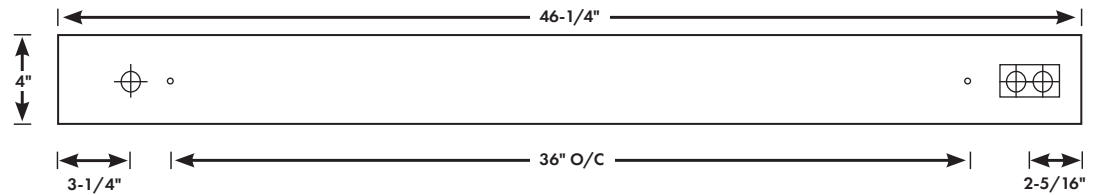

FEATURES

- High efficiency driver coupled with long-life LEDs, service life greater than 50,000 hours (L70)
- In-directly suspended from cable/powered from busSTRUT whip cord

A	4"
B	4"

BACK PLATE

⊕ 0.875" Dia. K.O. for busSTRUT™ 30" Whip

○ 1/4 Dia. Hole for mounting

busSTRUT	TYPE	SIZE/LENGTH	LUMENS	CCT/CRI	DELIVERED LUMENS	SYSTEM WATTS	LUMINAIRE EFFICACY	FINISH	CATALOG NUMBER
BR	STANDARD	4'	3,000	3,000/80+	2,000	20.4	98 LPW	Black (B)	BRL-4-20L-30K80-NT-24WP-B
	HIGH OUTPUT		6,000		4,000	40.8	99.6 LPW		BRL-4-40L-30K80-NT-24WP-B