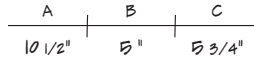

Description:

- -Specifically designed for accurate aiming and position holding
- -Back loaded lamp screws into socket holding it firmly in place

Lamp:

- -PAR 20/30/38

Socket:

- -E26 Medium Base

Features:

- -Light weight, strong construction
- -Clean style
- -Adjustable for precision aiming