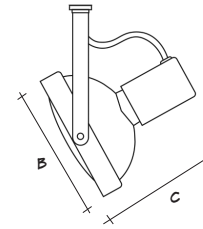

GIMBAL RING PAR- 20 / 30 / 38	busSTRUT	Lamp	Life (HRS)	Type	CRI	Lamp lm	Fixture lm	Watts	lm/w	Beam	CBCP	(F) Finish	Catalog Number
	BR	LED		Accent									B = Black W = White N=Natural

## ACCENT LIGHT

**PAR-20**

**PAR-30**

**PAR-38**

**Description:**

- Specifically designed for accurate aiming and position holding
- Back loaded lamp screws into socket holding it firmly in place

**Lamp:**

- PAR 20/30/38

**Socket:**

- E26 Medium Base

**Features:**

- Light weight, strong construction
- Clean style
- Adjustable for precision aiming