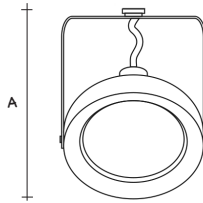

GIMBAL RING PAR- 20 / 30 / 38	busSTRUT	Lamp	Life (HRS)	Type	CRI	Lamp lm	Fixture lm	Watts	lm/w	Beam	CBCP	(F) Finish	Catalog Number
	BR	LED		Accent									B = Black W = White N=Natural

## ACCENT LIGHT

**PAR-20**

**PAR-30**

**PAR-38**

**Description:**

- Specifically designed for accurate aiming and position holding
- Back loaded lamp screws into socket holding it firmly in place

**Lamp:**

- PAR 20/30/38

**Socket:**

- E26 Medium Base

**Features:**

- Light weight, strong construction
- Clean style
- Adjustable for precision aiming