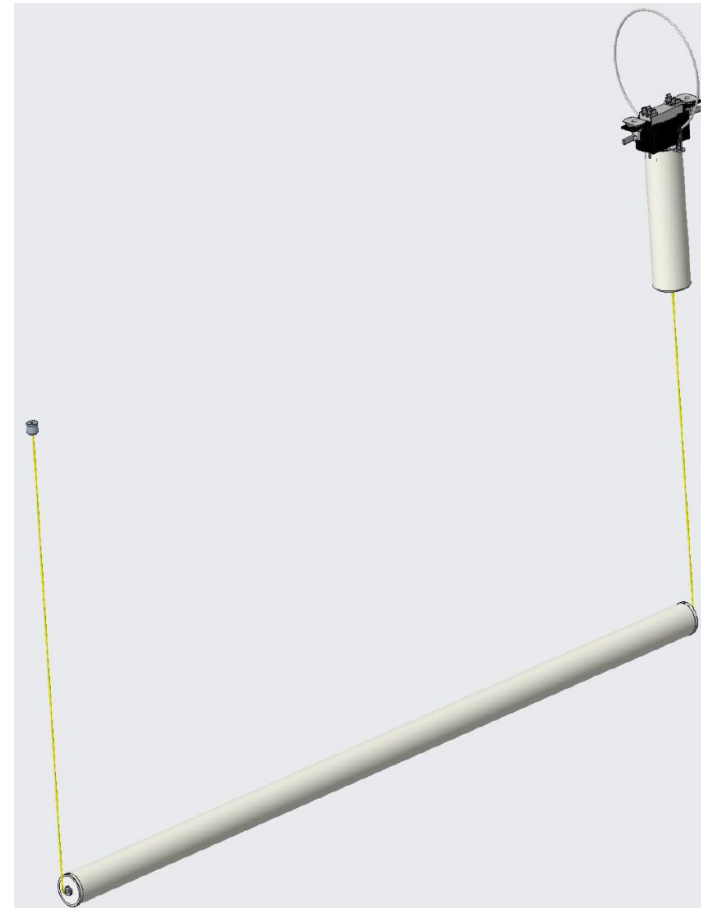

Pendant - Tube Light

busSTRUT READY

FEATURES

- 120 / 277V
- 360 degrees of light distribution
- Indirectly suspended/powered from pre-installed busSTRUT fitting with 5' cable from chrome colored end-cap

busSTRUT	VOLTAGE	TYPE	DELIVERED LUMENS	WATTS	LM/W	CCT	Finish	CATALOG NUMBER
BR	120/277 V	LED	1800	18	100	3500K	WH = White	BR-TUBE-35k-WH