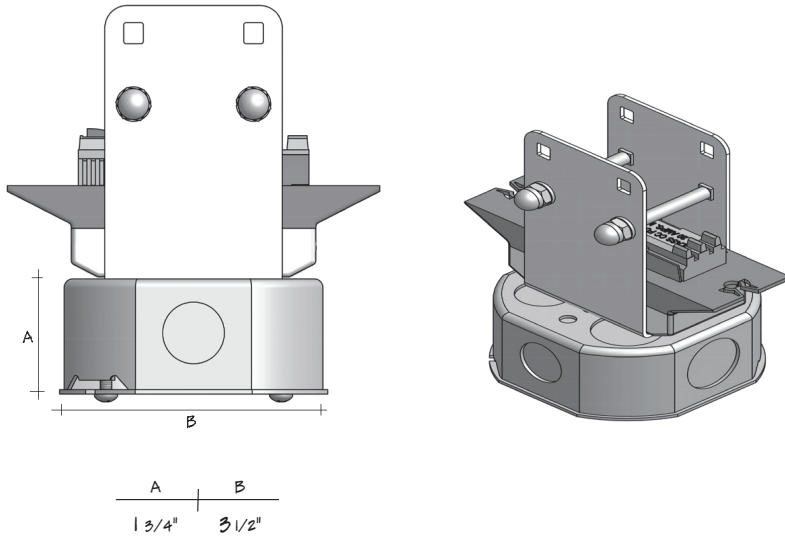

OCTAGON BOX	busSTRUT	Ckt Amps	Voltage	Type	CRI	Lamp lm	Fixture lm	Watts	lm/w	Beam	CBCP	(F) Finish	Catalog Number
	LB	20	120									B= Black W= White	LB20-2-20-120-DW-(F)

Description:

- Octagon boxes are for use with busSTRUT single and double-deck.
- Come complete with a 2 pole flip-fitter and a mounting hardware.
- Included are 12" PREWIRED lead lengths.
- Available in white and black.

GENERAL LIGHTING busSTRUT OCTAGON BOX

For use with **downlights** (by others)

For use with **decorative light** (by others)