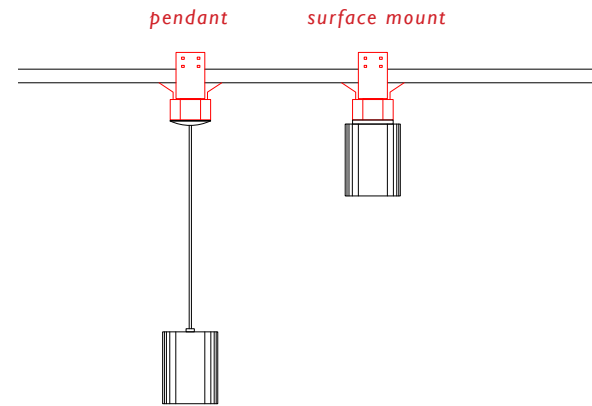

OCTAGON BOX	busSTRUT	Ckt Amps	Voltage	Type	CRI	Lamp lm	Fixture lm	Watts	lm/w	Beam	CBCP	(F) Finish	Catalog Number
	LB	20	120									B= Black W= White	LB20-2-20-120-DW-(F)

Description:

- Octagon boxes are for use with busSTRUT single and double-deck.
- Come complete with a 2 pole flip-fitter and a mounting hardware.
- Included are 12" PREWIRED lead lengths.
- Available in white and black.

GENERAL LIGHTING busSTRUT OCTAGON BOX

For use with **downlights** (by others)

For use with **decorative light** (by others)