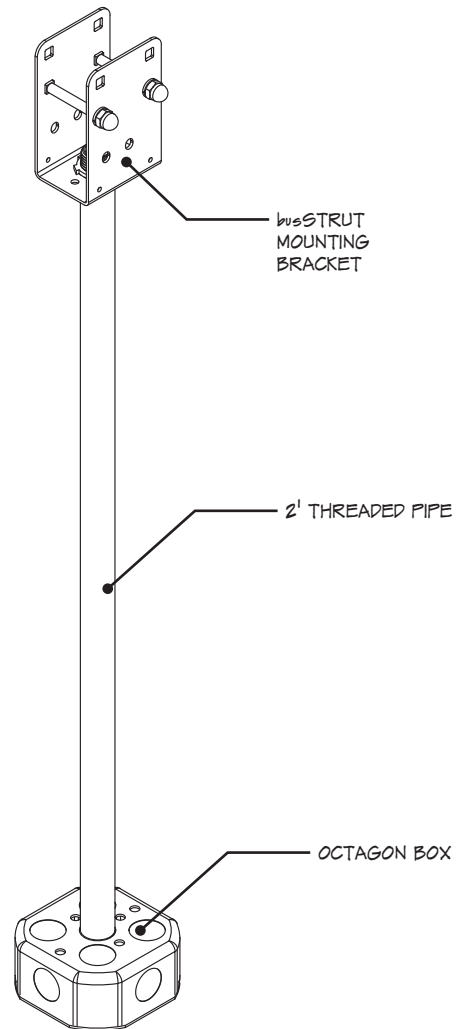

IN-DIRECT MOUNTING BRACKET

Product	Finish (F)	Length	Catalog Number
JUMPER	G=Galvanized B= Black W= White	24"	SCMK-B-24-LB-B

busSTRUT In-Direct Mount consists of a bracket, 24" threaded pipe, with an octagon box attached with blank cover plate for acceptance of the camera.